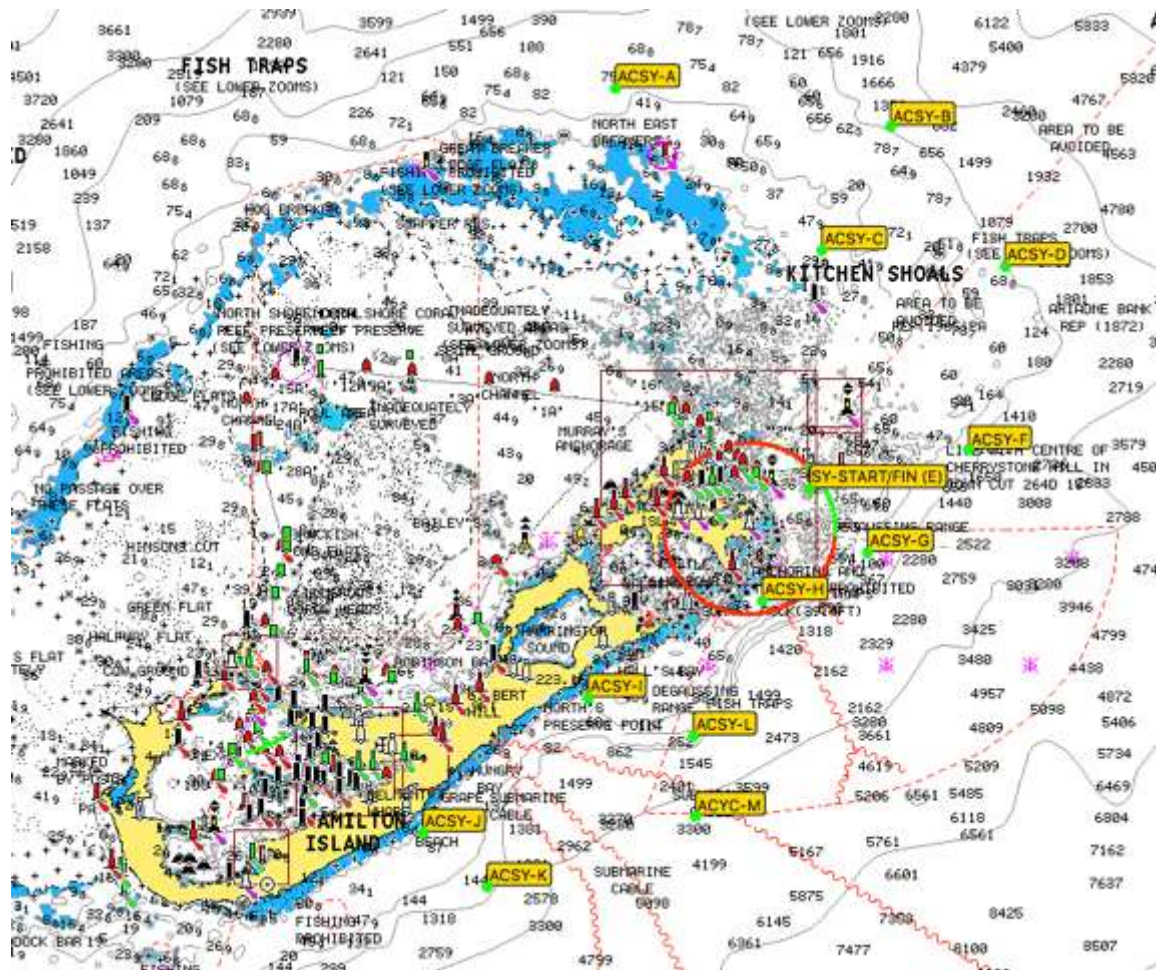

AMERICA'S CUP

SUPERYACHT REGATTA

BERMUDA 2017

Americas' Cup Superyacht Regatta Course Marks

The following pages are samples of possible race courses

Sample course #1: Start (E) - Dp - Cs - Bs - Fs - Hp - Gp - Finish (E) Approx. 26nm

Sample course #2: Start (E) - Gs - Ip - Lp - Hs - Fp - Cs - Ds - Finish Approx. 30nm

Sample course #3: Start (E) - Cs - Ds - Fp - Hp - Gp - Finish (E)

Approx. 20nm