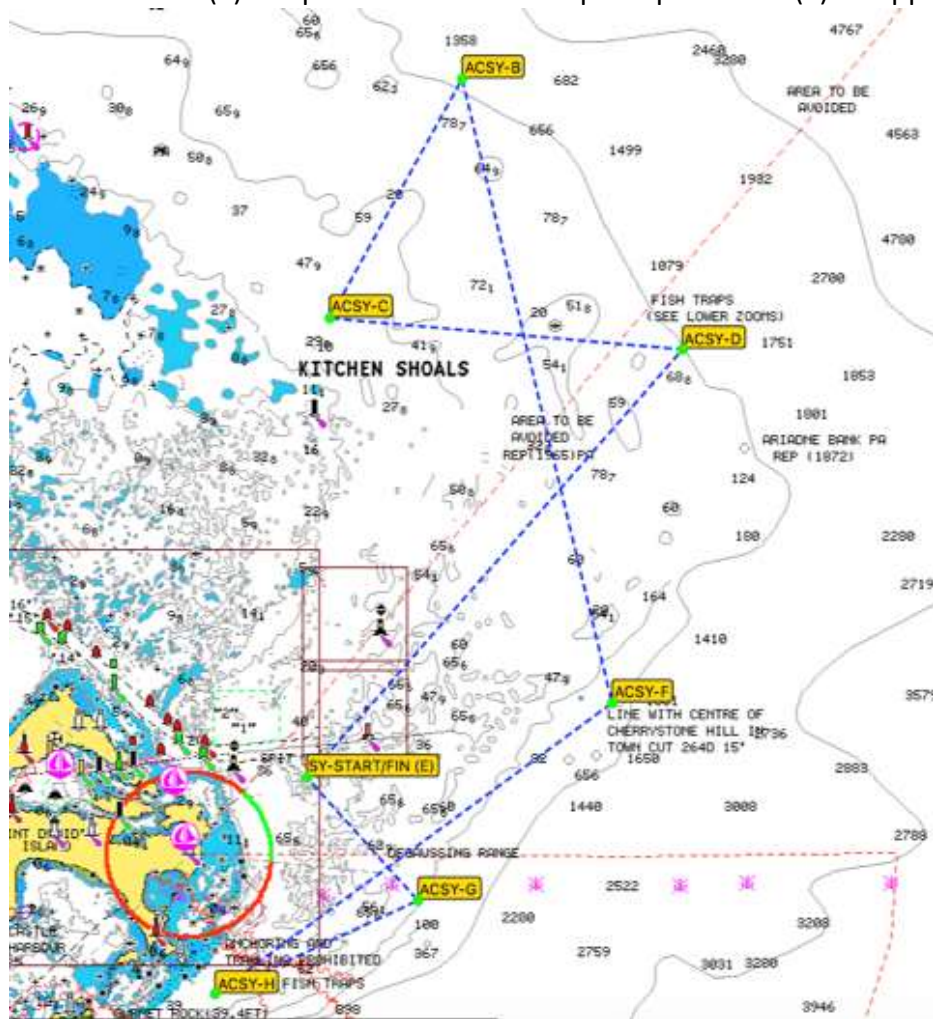

AMERICA'S CUP

SUPERYACHT REGATTA

BERMUDA 2017

Americas' Cup Superyacht Regatta Course Marks

The following pages are samples of possible race courses

Sample course #1: Start (E) - Dp - Cs - Bs - Fs - Hp - Gp - Finish (E) Approx. 26nm

Sample course #2: Start (E) - Gs - Ip - Lp - Hs - Fp - Cs - Ds - Finish Approx. 30nm

Sample course #3: Start (E) - Cs - Ds - Fp - Hp - Gp - Finish (E)

Approx. 20nm