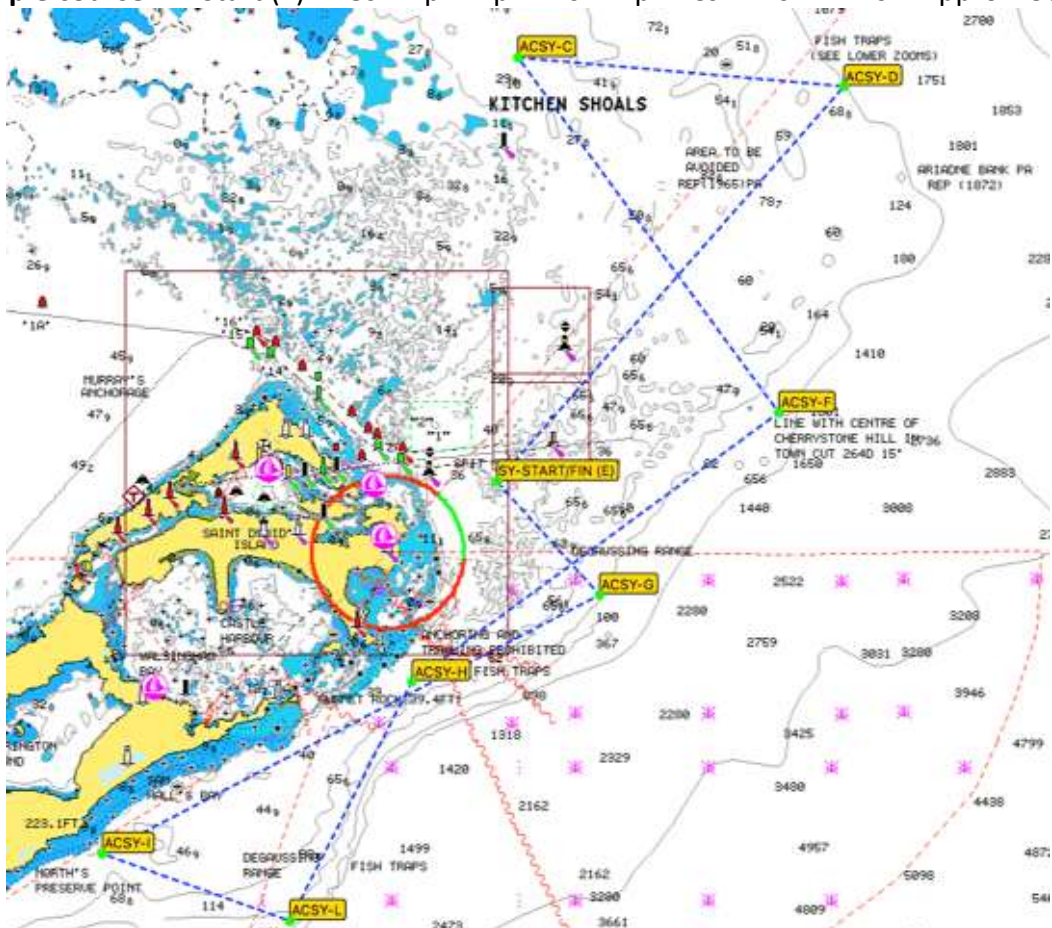

AMERICA'S CUP

SUPERYACHT REGATTA

BERMUDA 2017

Americas' Cup Superyacht Regatta Course Marks

The following pages are samples of possible race courses

Sample course #1: Start (E) - Dp - Cs - Bs - Fs - Hp - Gp - Finish (E) Approx. 26nm

Sample course #2: Start (E) - Gs - Ip - Lp - Hs - Fp - Cs - Ds - Finish Approx. 30nm

Sample course #3: Start (E) - Cs - Ds - Fp - Hp - Gp - Finish (E)

Approx. 20nm